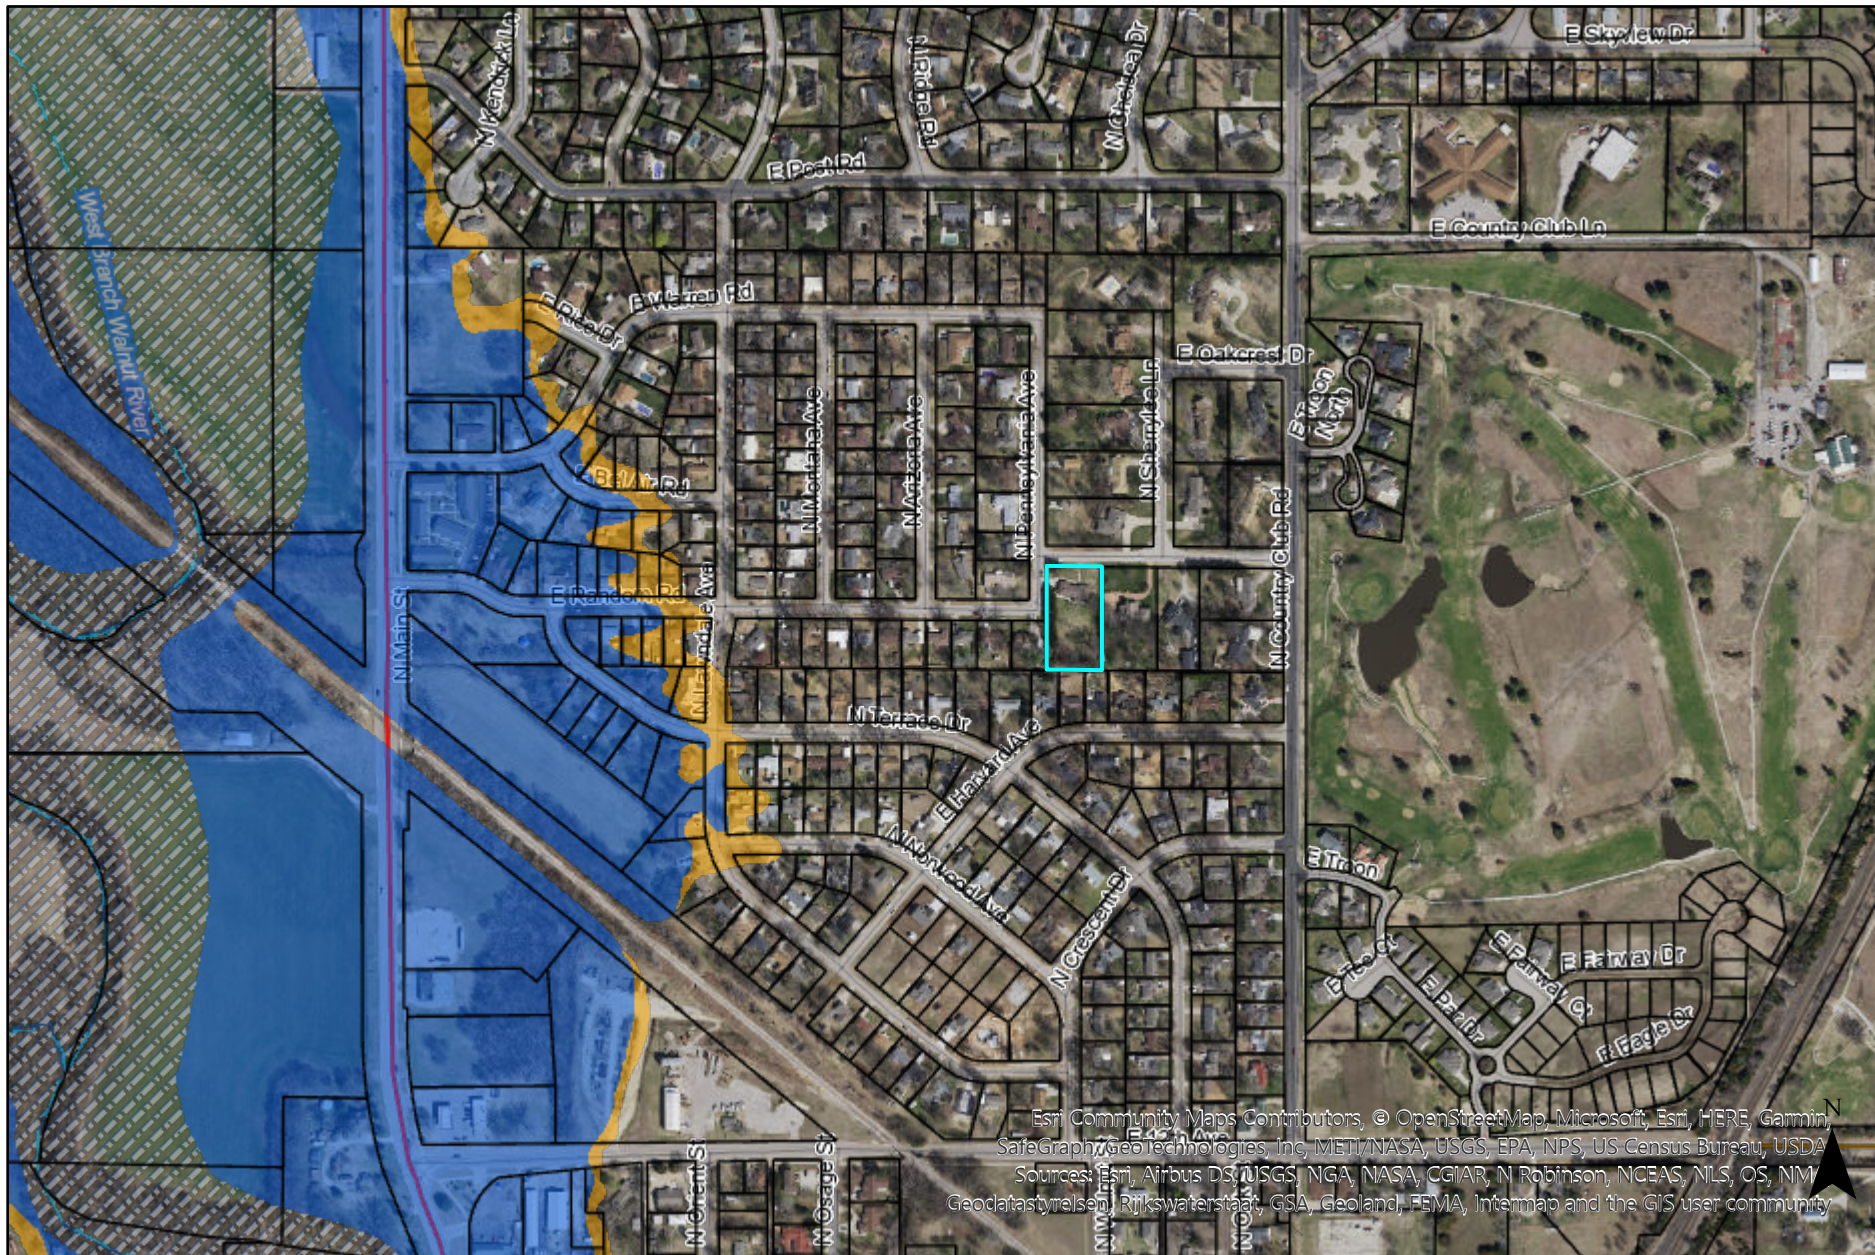

# No Flood Plain Map

Parcel\_Data\_BldgLL\_Condo

## Advisory Floodplains

-  0.2% Annual Chance (500-year) Floodplain
-  1% Annual Chance (100-year) Floodplains with Depths Less than 1 foot

 Future 1% Annual Chance (100-year) Floodplain

 Levee Failure Inundation Area (100-year)

## Special Flood Hazard Area

 AO

 AH

 AE, FLOODWAY

 AE

 A

This map is intended for informational purposes only. It should not be used in lieu of a survey to determine property boundaries.