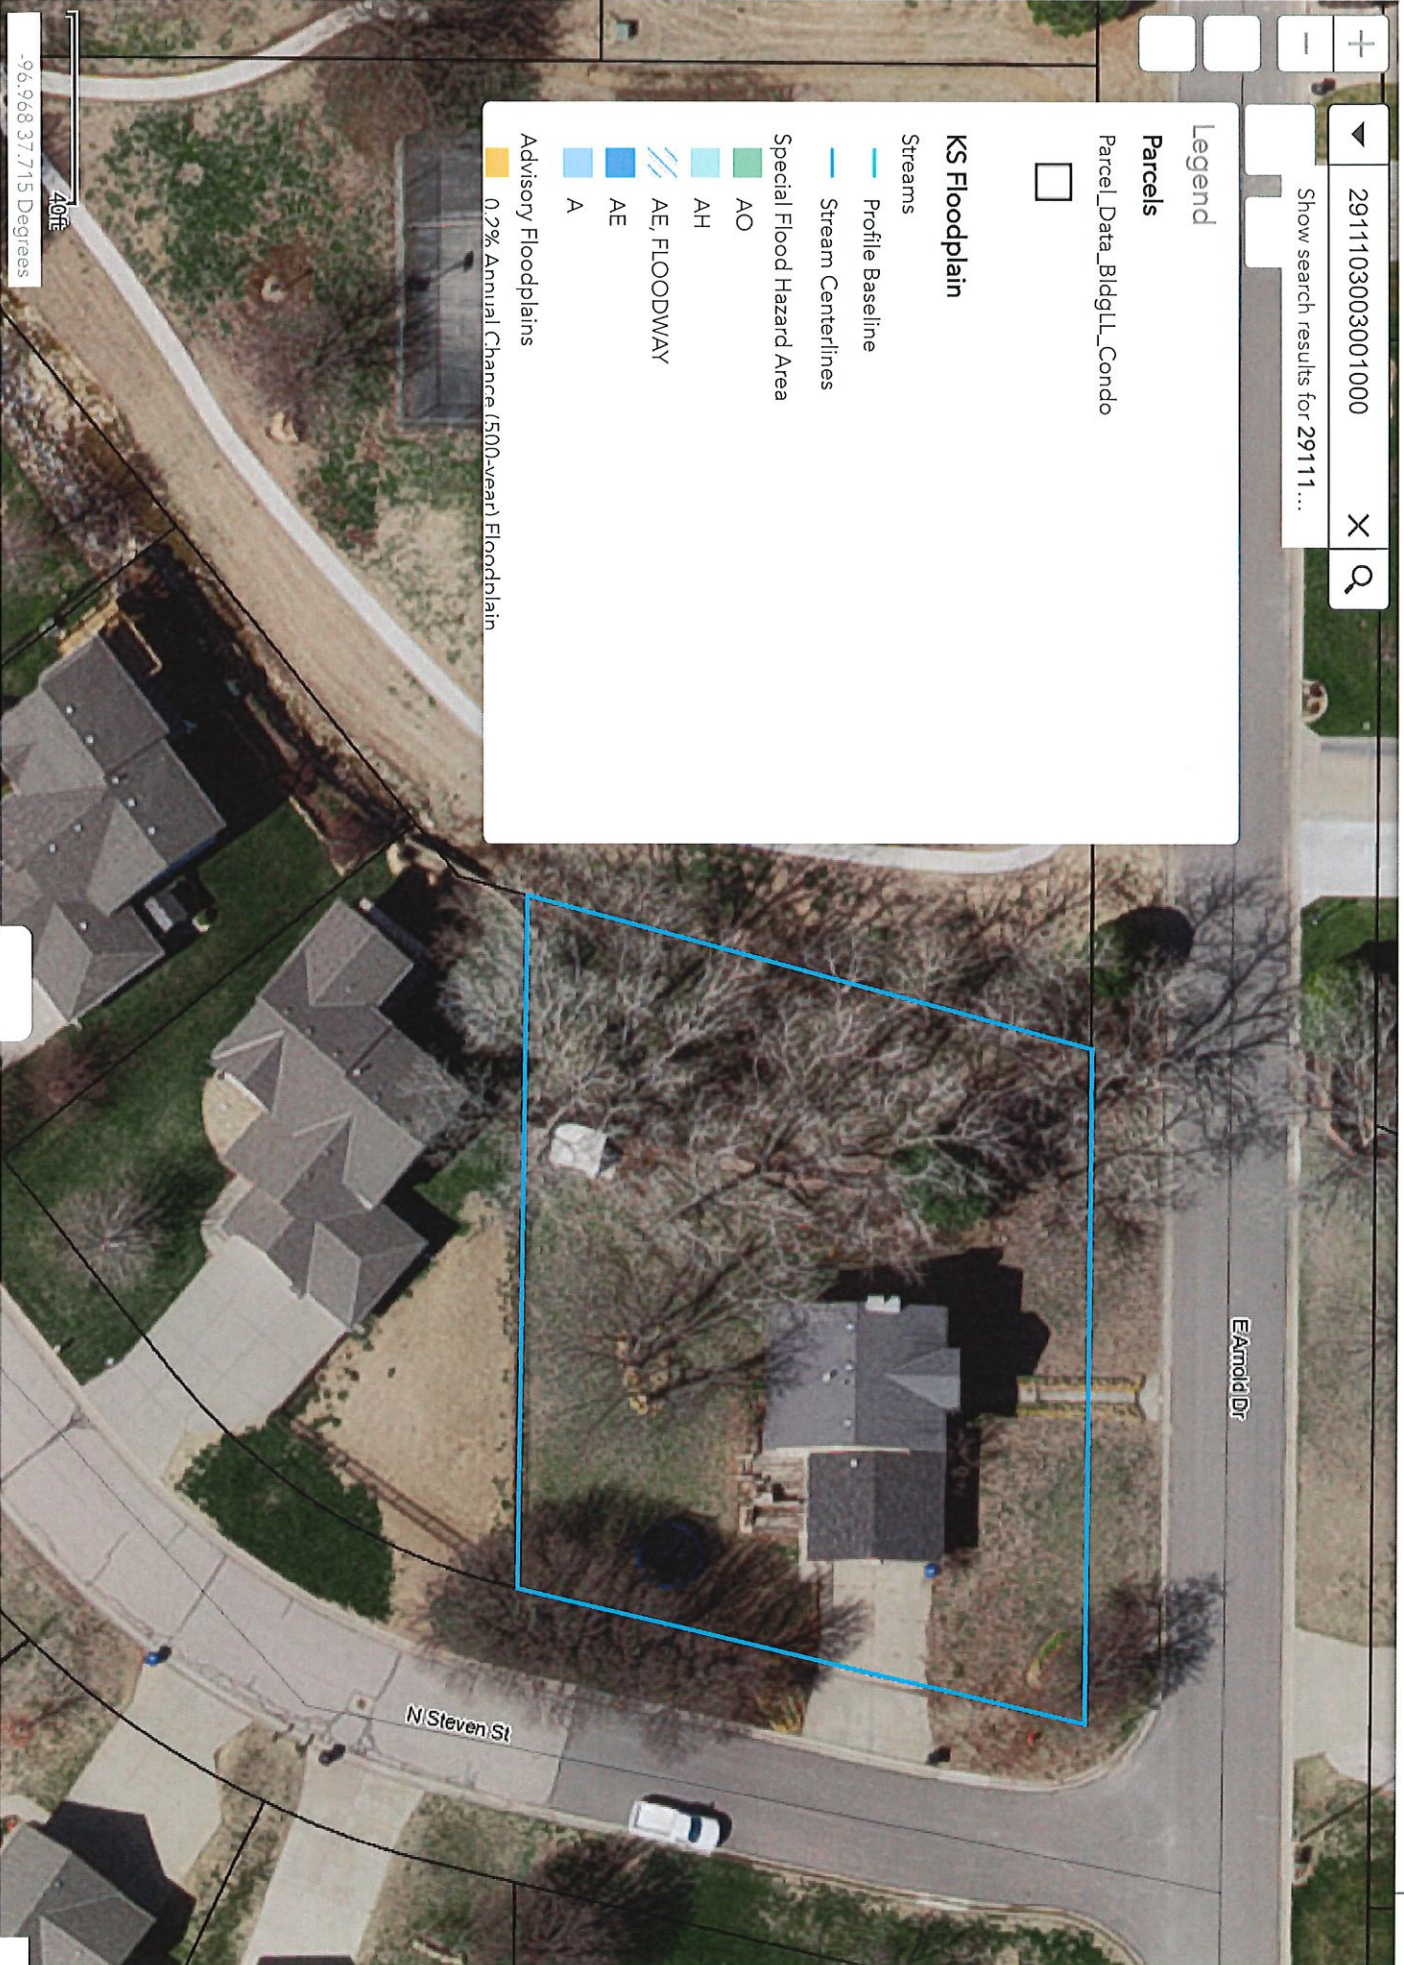

2911103003001000

Show search results for 29111...

Legend

Parcels

- Parcel_Data_BldgLL_Condo

KS Floodplain

Streams

- Profile Baseline
- Stream Centerlines

Special Flood Hazard Area

- AO
- AH
- AE, FLOODWAY
- AE
- A

Advisory Floodplains

- 0.2% Annual Chance (500-year) Floodplain

409E
-96.968 37.715 Degrees