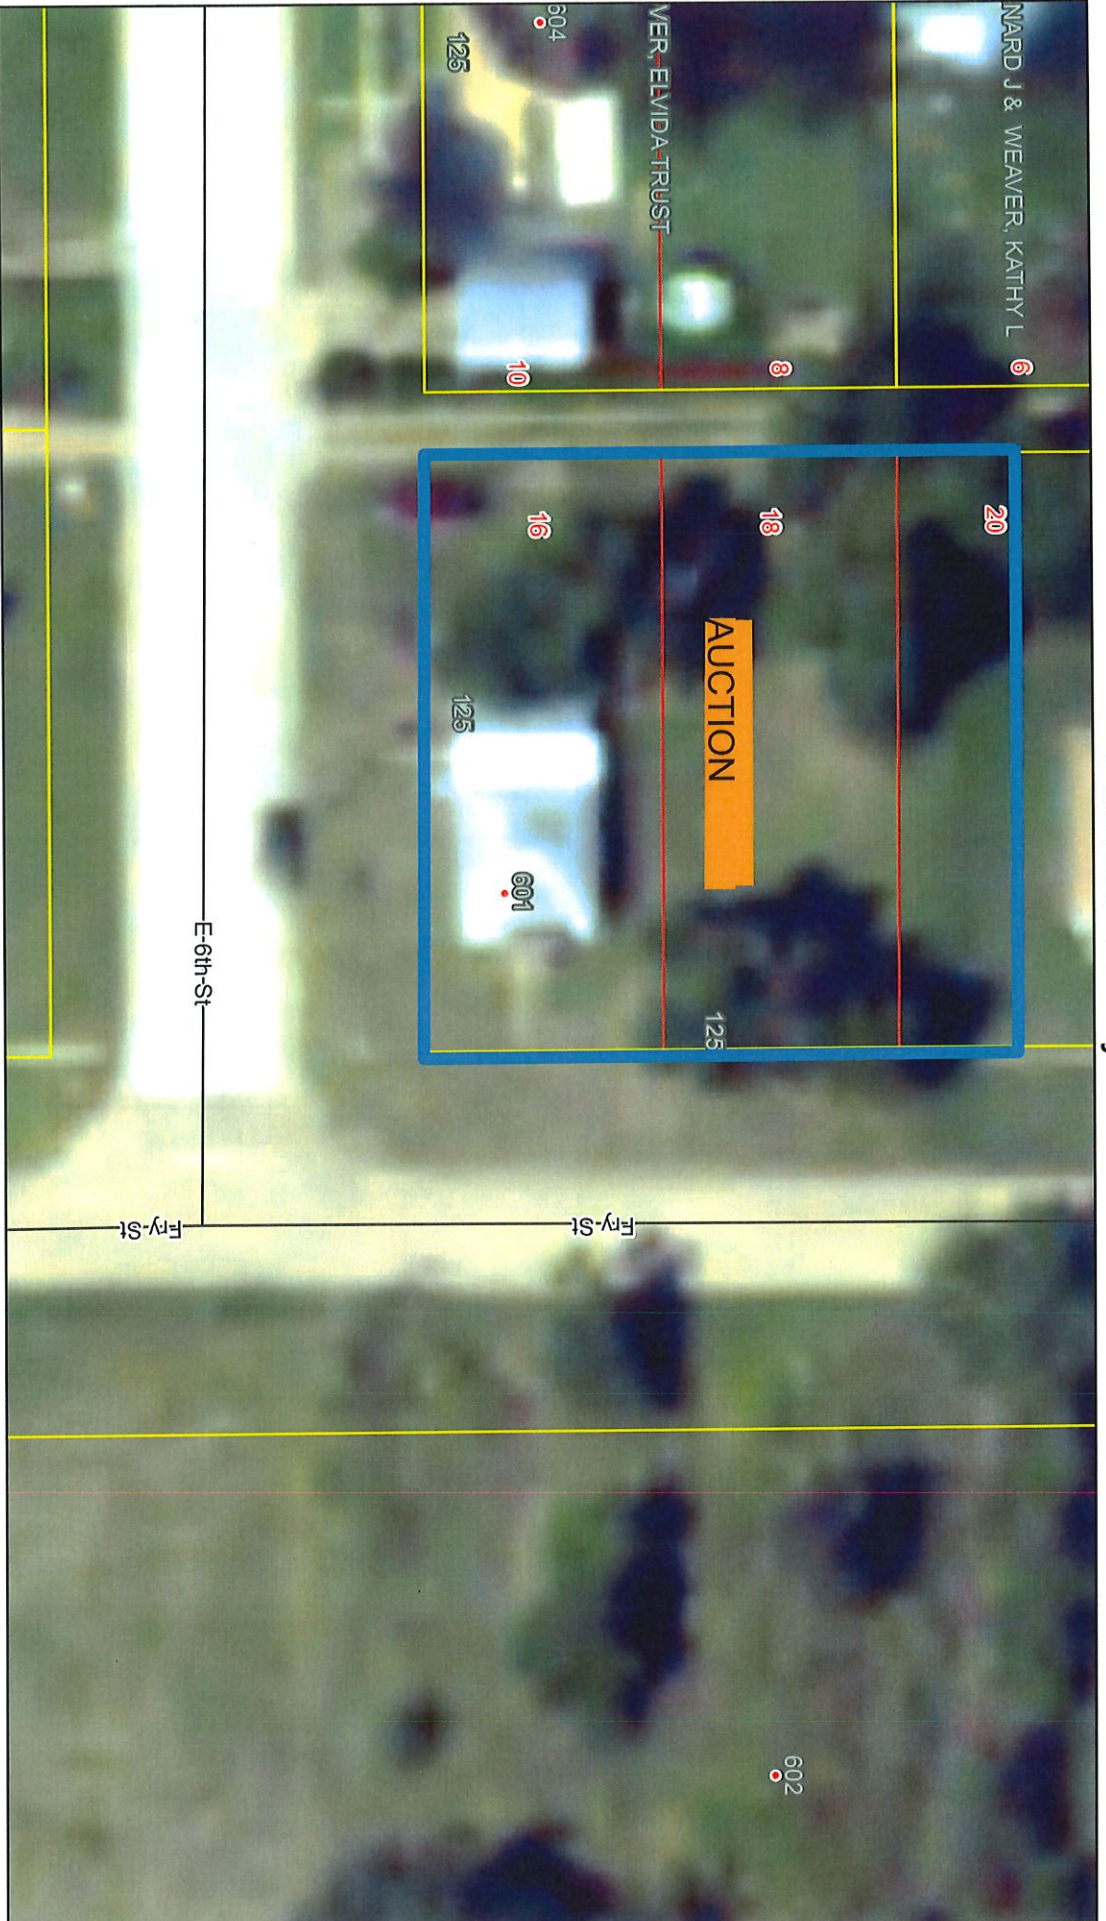

# Pawnee County GIS

7/8/2022, 11:20:53 AM

- Parcels
- Road Centerline
- Municipal Boundary
- Green: Band\_2
- Parcel Dimensions
- Lot
- Block Numbers
- Blue: Band\_3
- Lot Lines
- Address Points
- FSA\_NAIP\_2021\_Color
- Red: Band\_1