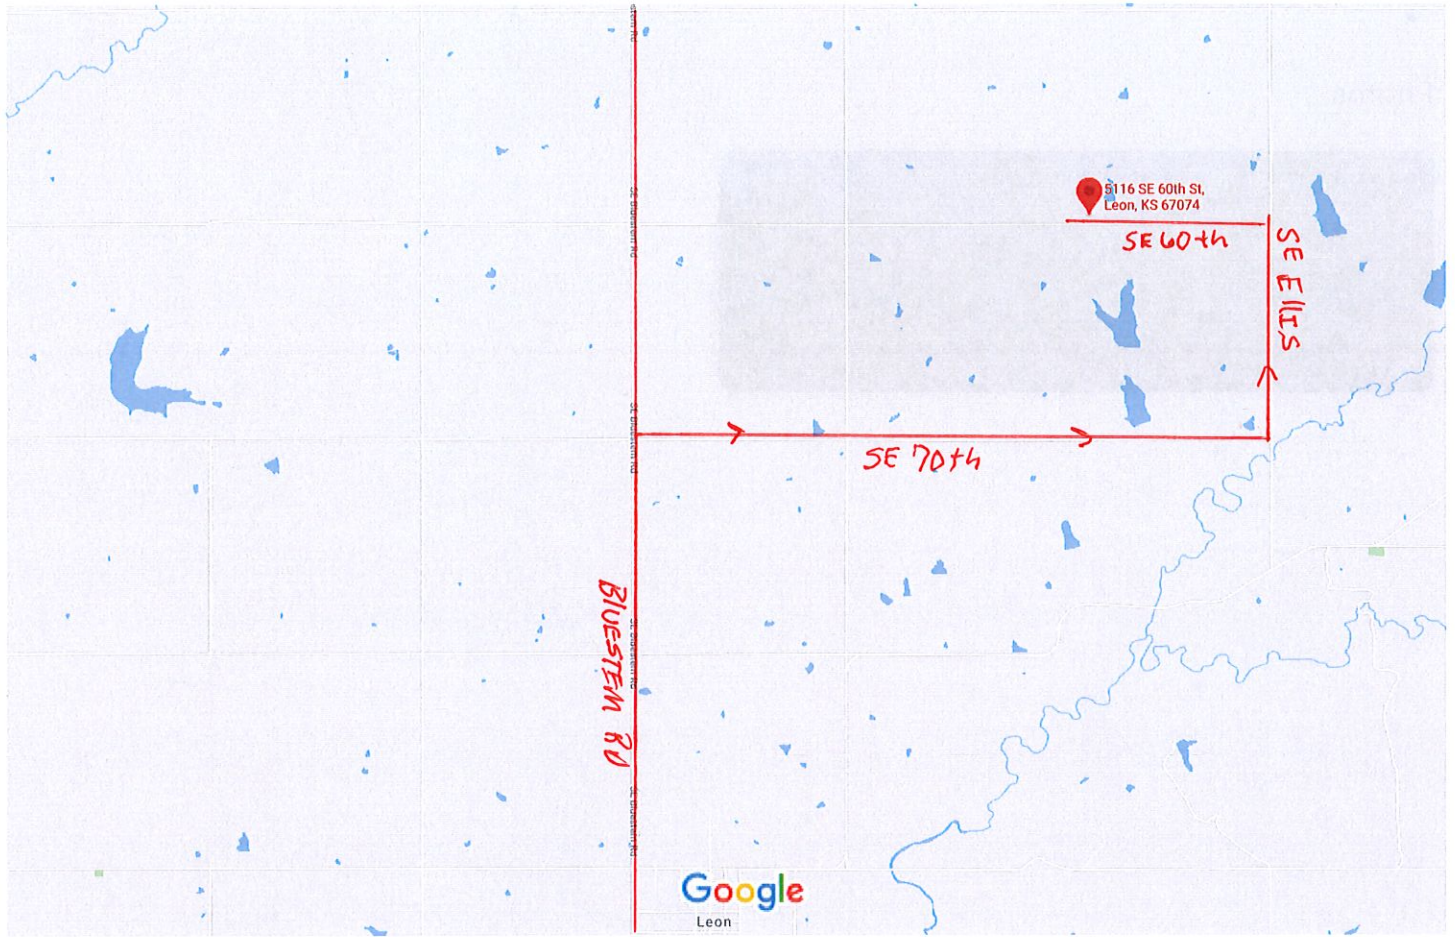

5116 SE 60th St

Map data ©2021 2000 ft

5116 SE 60th St

Directions

Save

Nearby

Send to your phone

Share