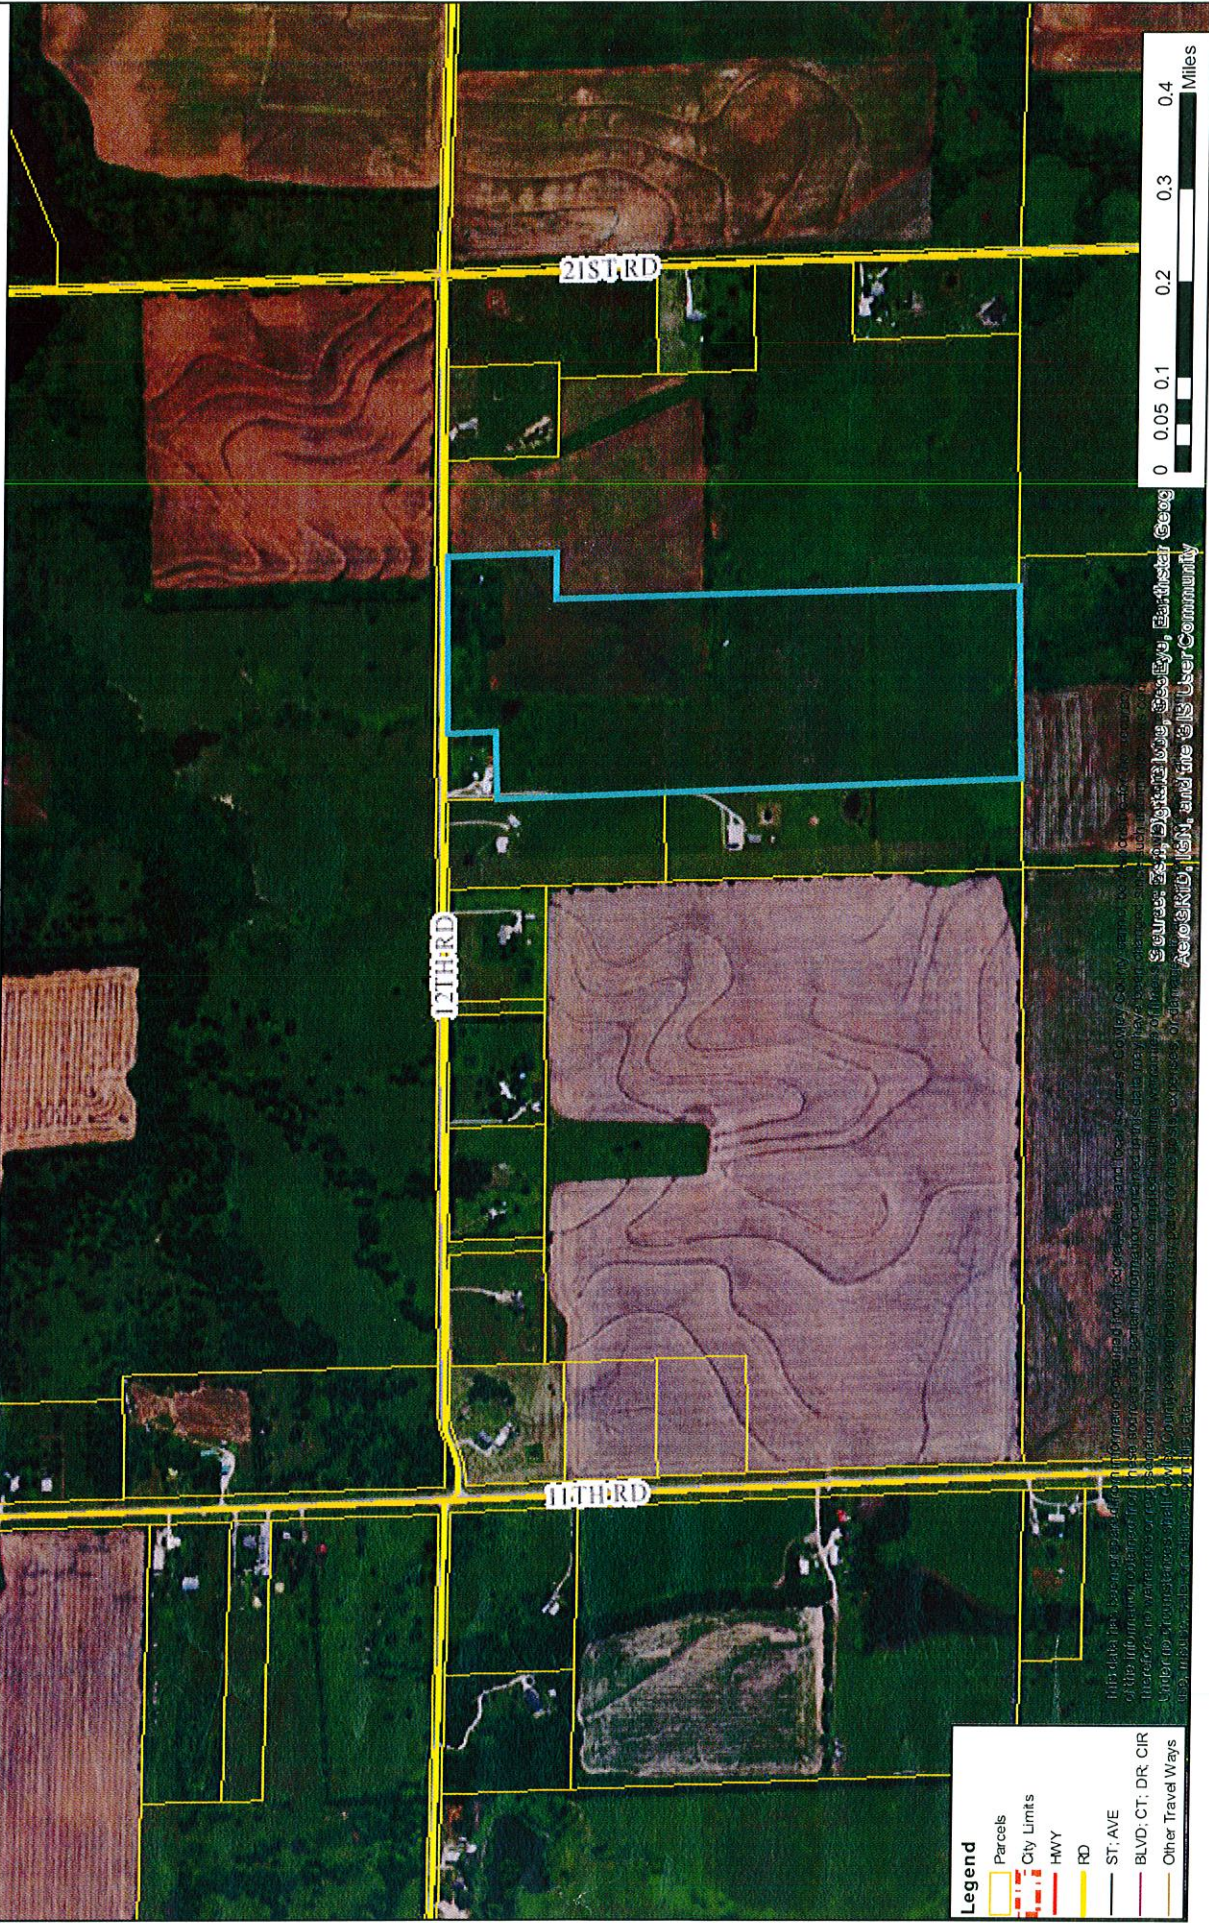

COWLEY COUNTY

GIS Web Map

Map produced via
Cowley County Public Web Map

Cowley County GIS
311 E 9TH AVE
Winfield, KS 67156
620-221-5405
www.cowleycounty.org

Map Produced on: 5/22/2017

COWLEY COUNTY
misgis

- Legend**
- Parcels
 - City Limits
 - Hwy
 - Rd
 - ST, AVE
 - BLVD, CT, DR, CIR
 - Other Travel Ways