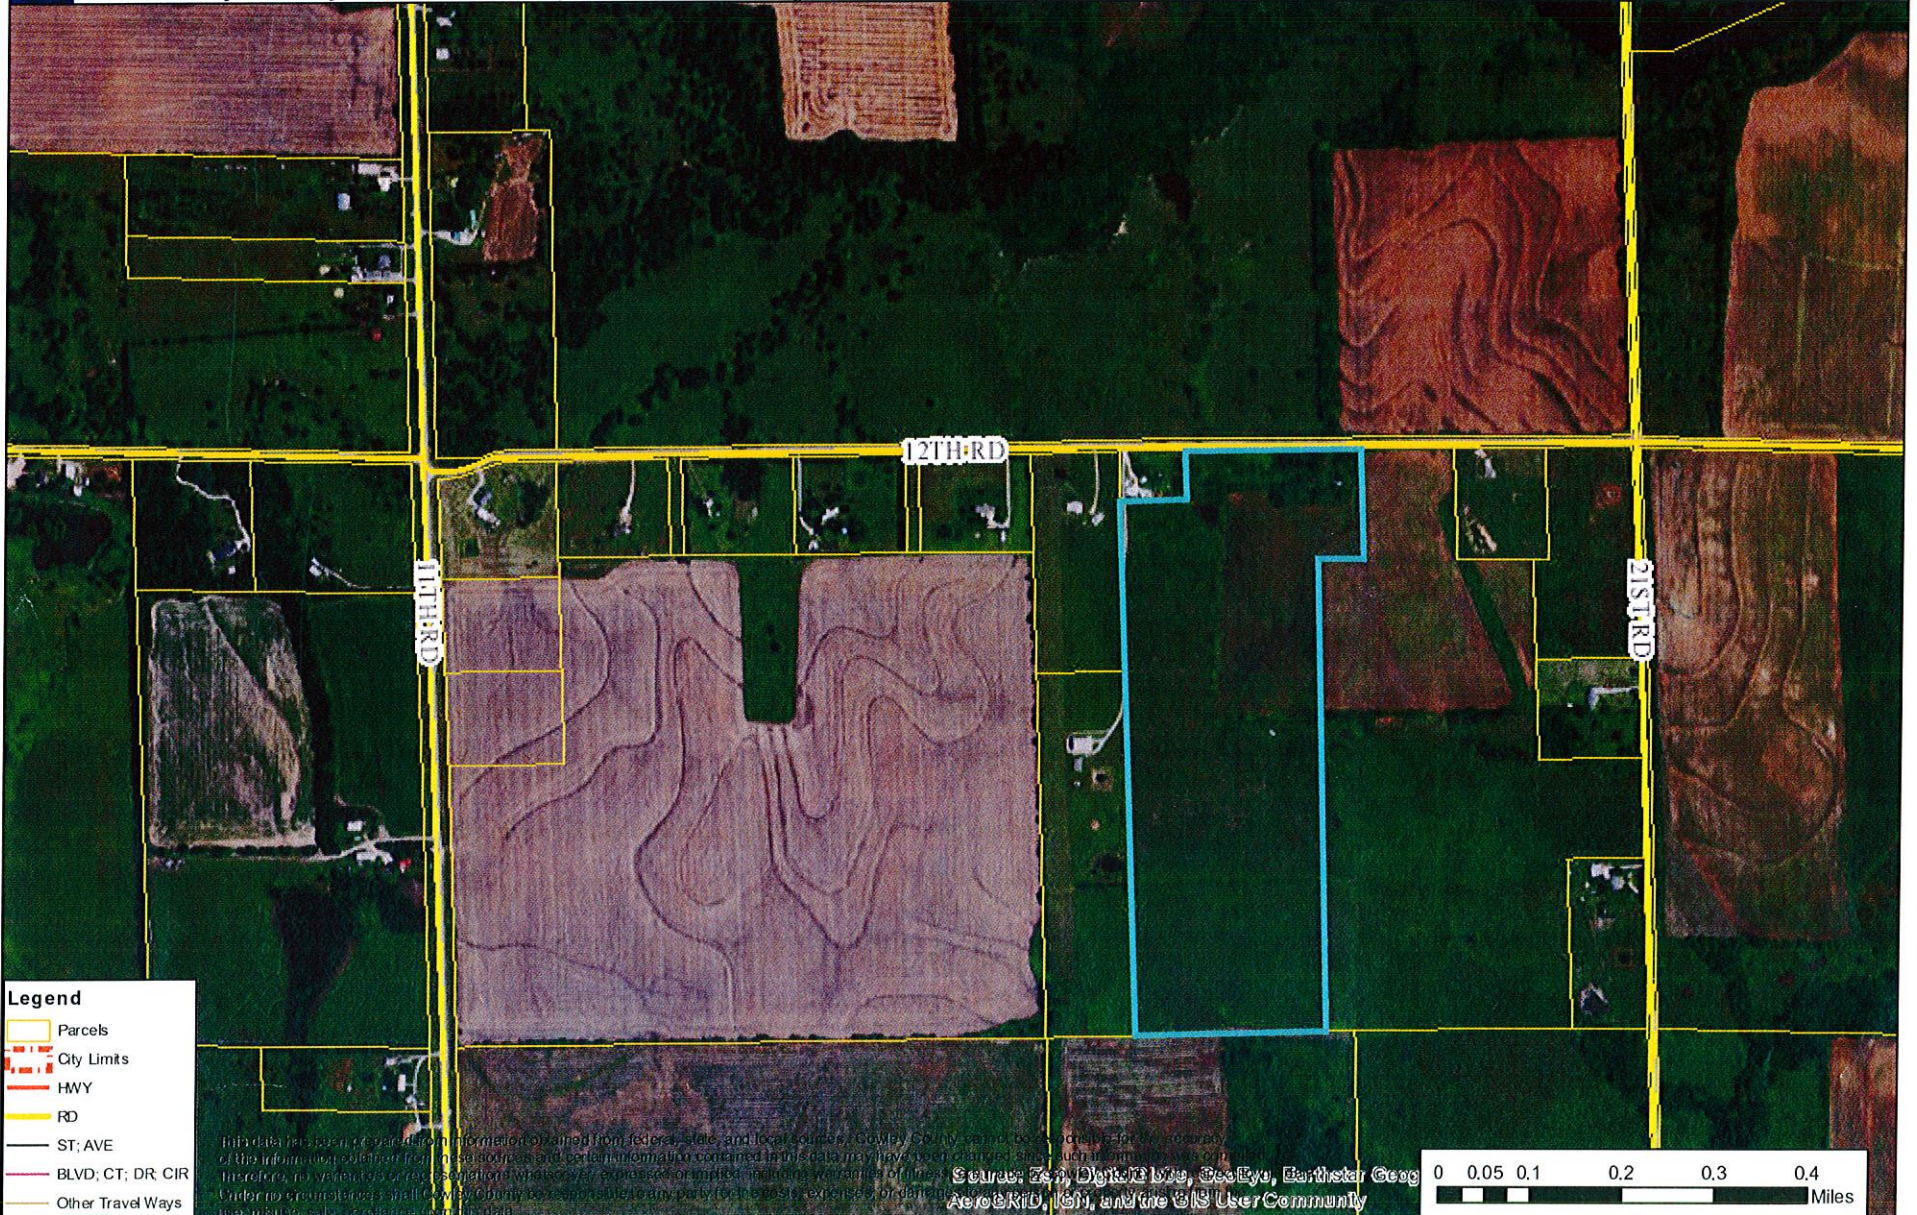

GIS Web Map

Map produced via
Cowley County Public Web Map

Cowley County GIS
311 E 9TH AVE
Winfield, KS 67156
620-221-5405
www.cowleycounty.org

COWLEY COUNTY
misgis

Map Produced on: 5/22/2017

- Legend**
- Parcels
 - City Limits
 - HWY
 - RD
 - ST; AVE
 - BLVD; CT; DR; CIR
 - Other Travel Ways

Source: Esri, DigitalGlobe, GeoEye, Earthstar Geographics, CNR/Airphoto, IGN, and the GIS User Community